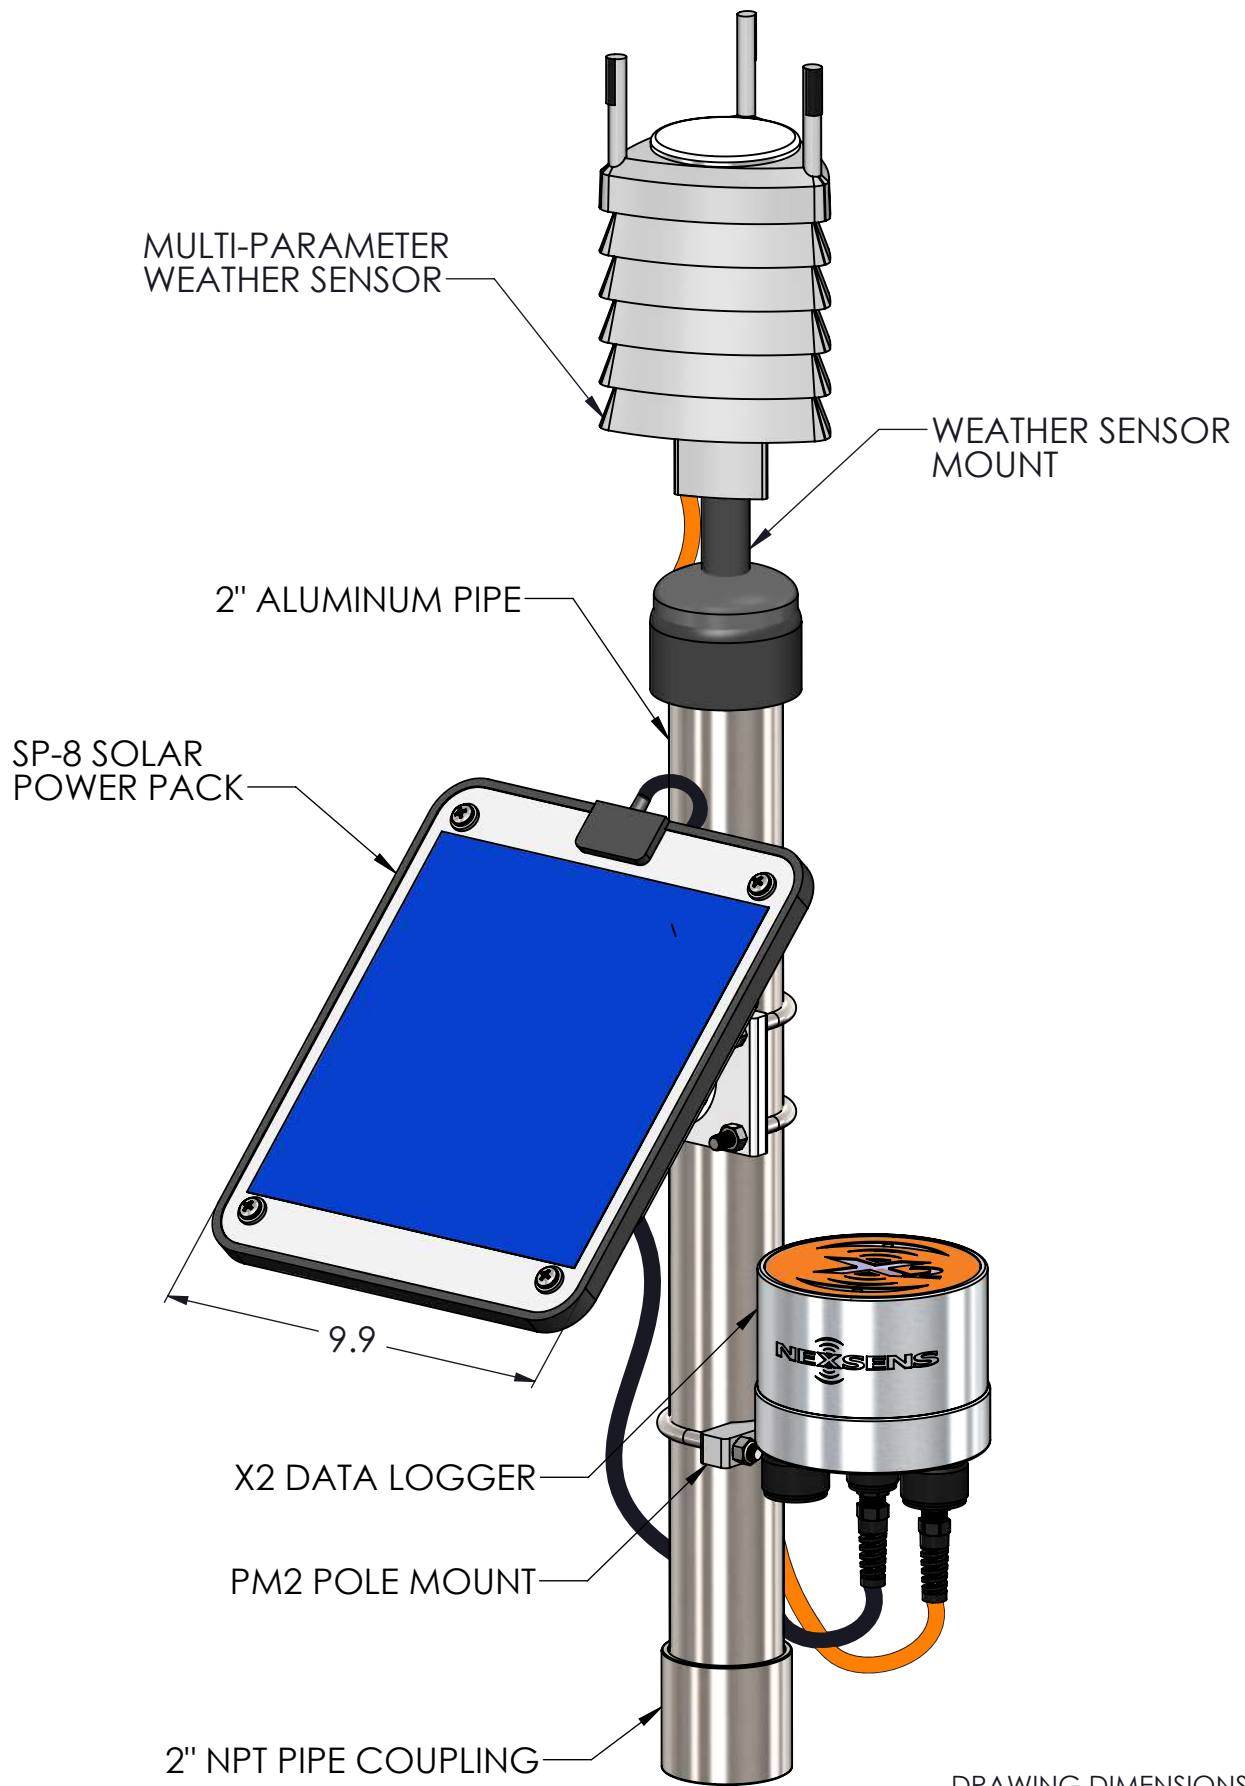

LED INDICATORS WITH
MAGNET HOLE (2x)

DRAWING DIMENSIONS IN INCHES

TITLE:
NEXSENS X2 ENVIRONMENTAL DATA LOGGER

DRAWING NUMBER:
NEX430

SHEET:
1 of 5

This drawing and the information thereon is the property of NexSens Technology
All unauthorized use and reproduction is prohibited. <www.NexSens.com>

DRAWING DIMENSIONS IN INCHES

TITLE:
NEXSENS X2 ENVIRONMENTAL DATA LOGGER POLE MOUNT

DRAWING NUMBER:
NEX431

SHEET:
2 of 5

This drawing and the information thereon is the property of NexSens Technology
All unauthorized use and reproduction is prohibited. <www.NexSens.com>