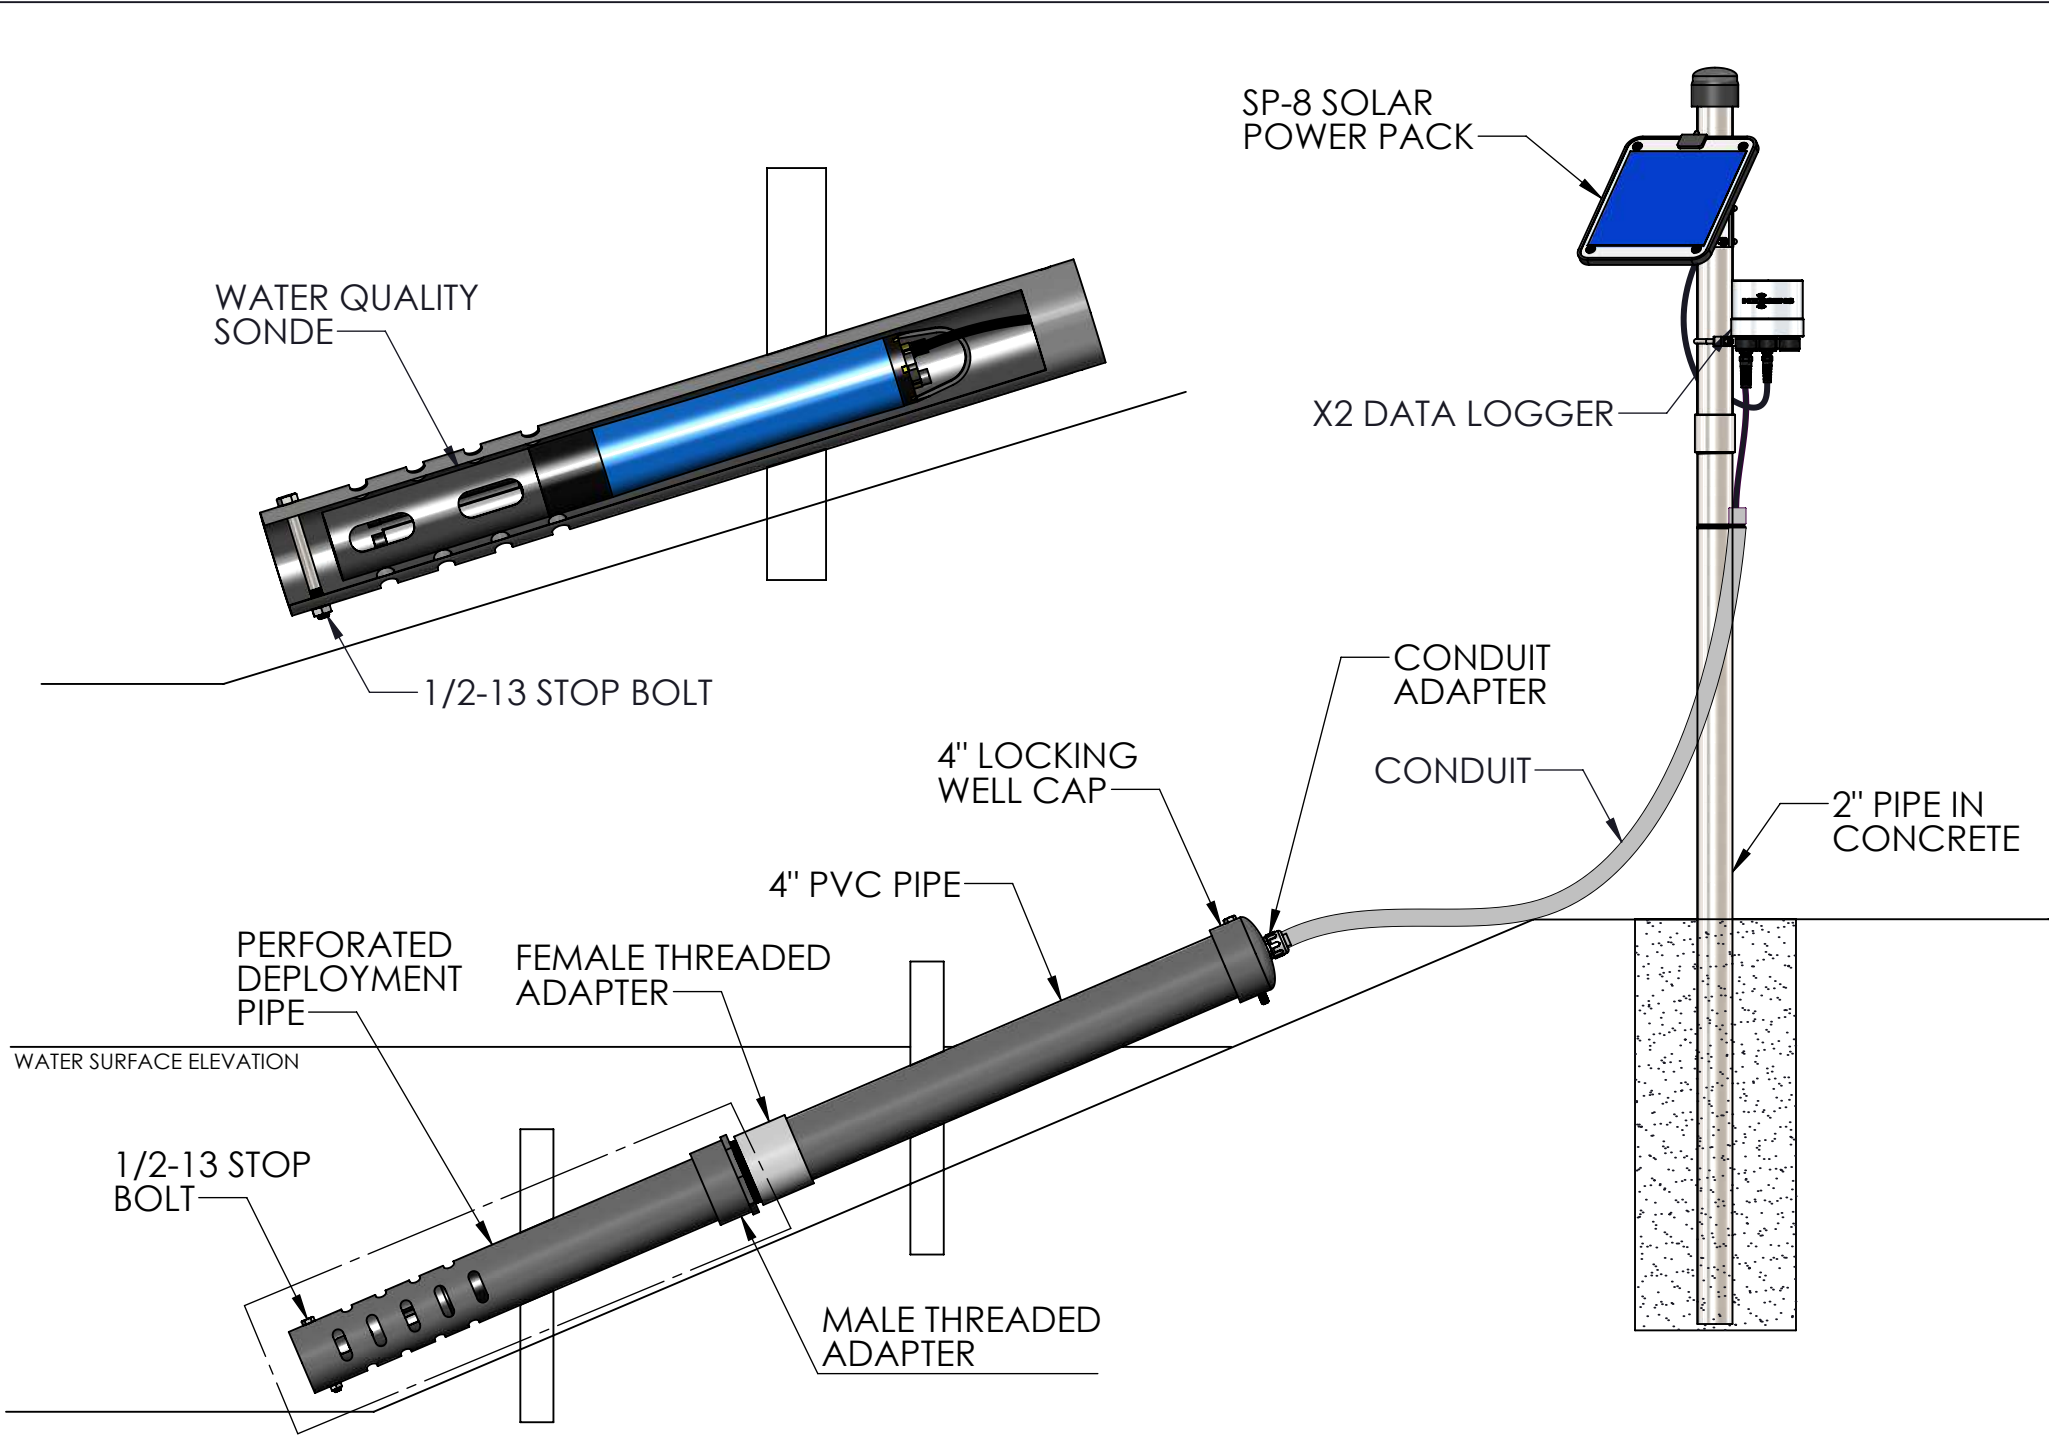

LED INDICATORS WITH
MAGNET HOLE (2x)

DRAWING DIMENSIONS IN INCHES

TITLE:
NEXSENS X2 ENVIRONMENTAL DATA LOGGER

DRAWING NUMBER:
NEX430

SHEET:
1 of 5

This drawing and the information thereon is the property of NexSens Technology
All unauthorized use and reproduction is prohibited. <www.NexSens.com>

TITLE: NEXSENS X2 DATA LOGGER - TYPICAL WATER LEVEL SYSTEM

DRAWING NUMBER: NEX432

SHEET: 4 of 5

Drawing Dimensions in Inches

This drawing and the information thereon is the property of NexSens Technology
 All unauthorized use and reproduction is prohibited. <www.NexSens.com>