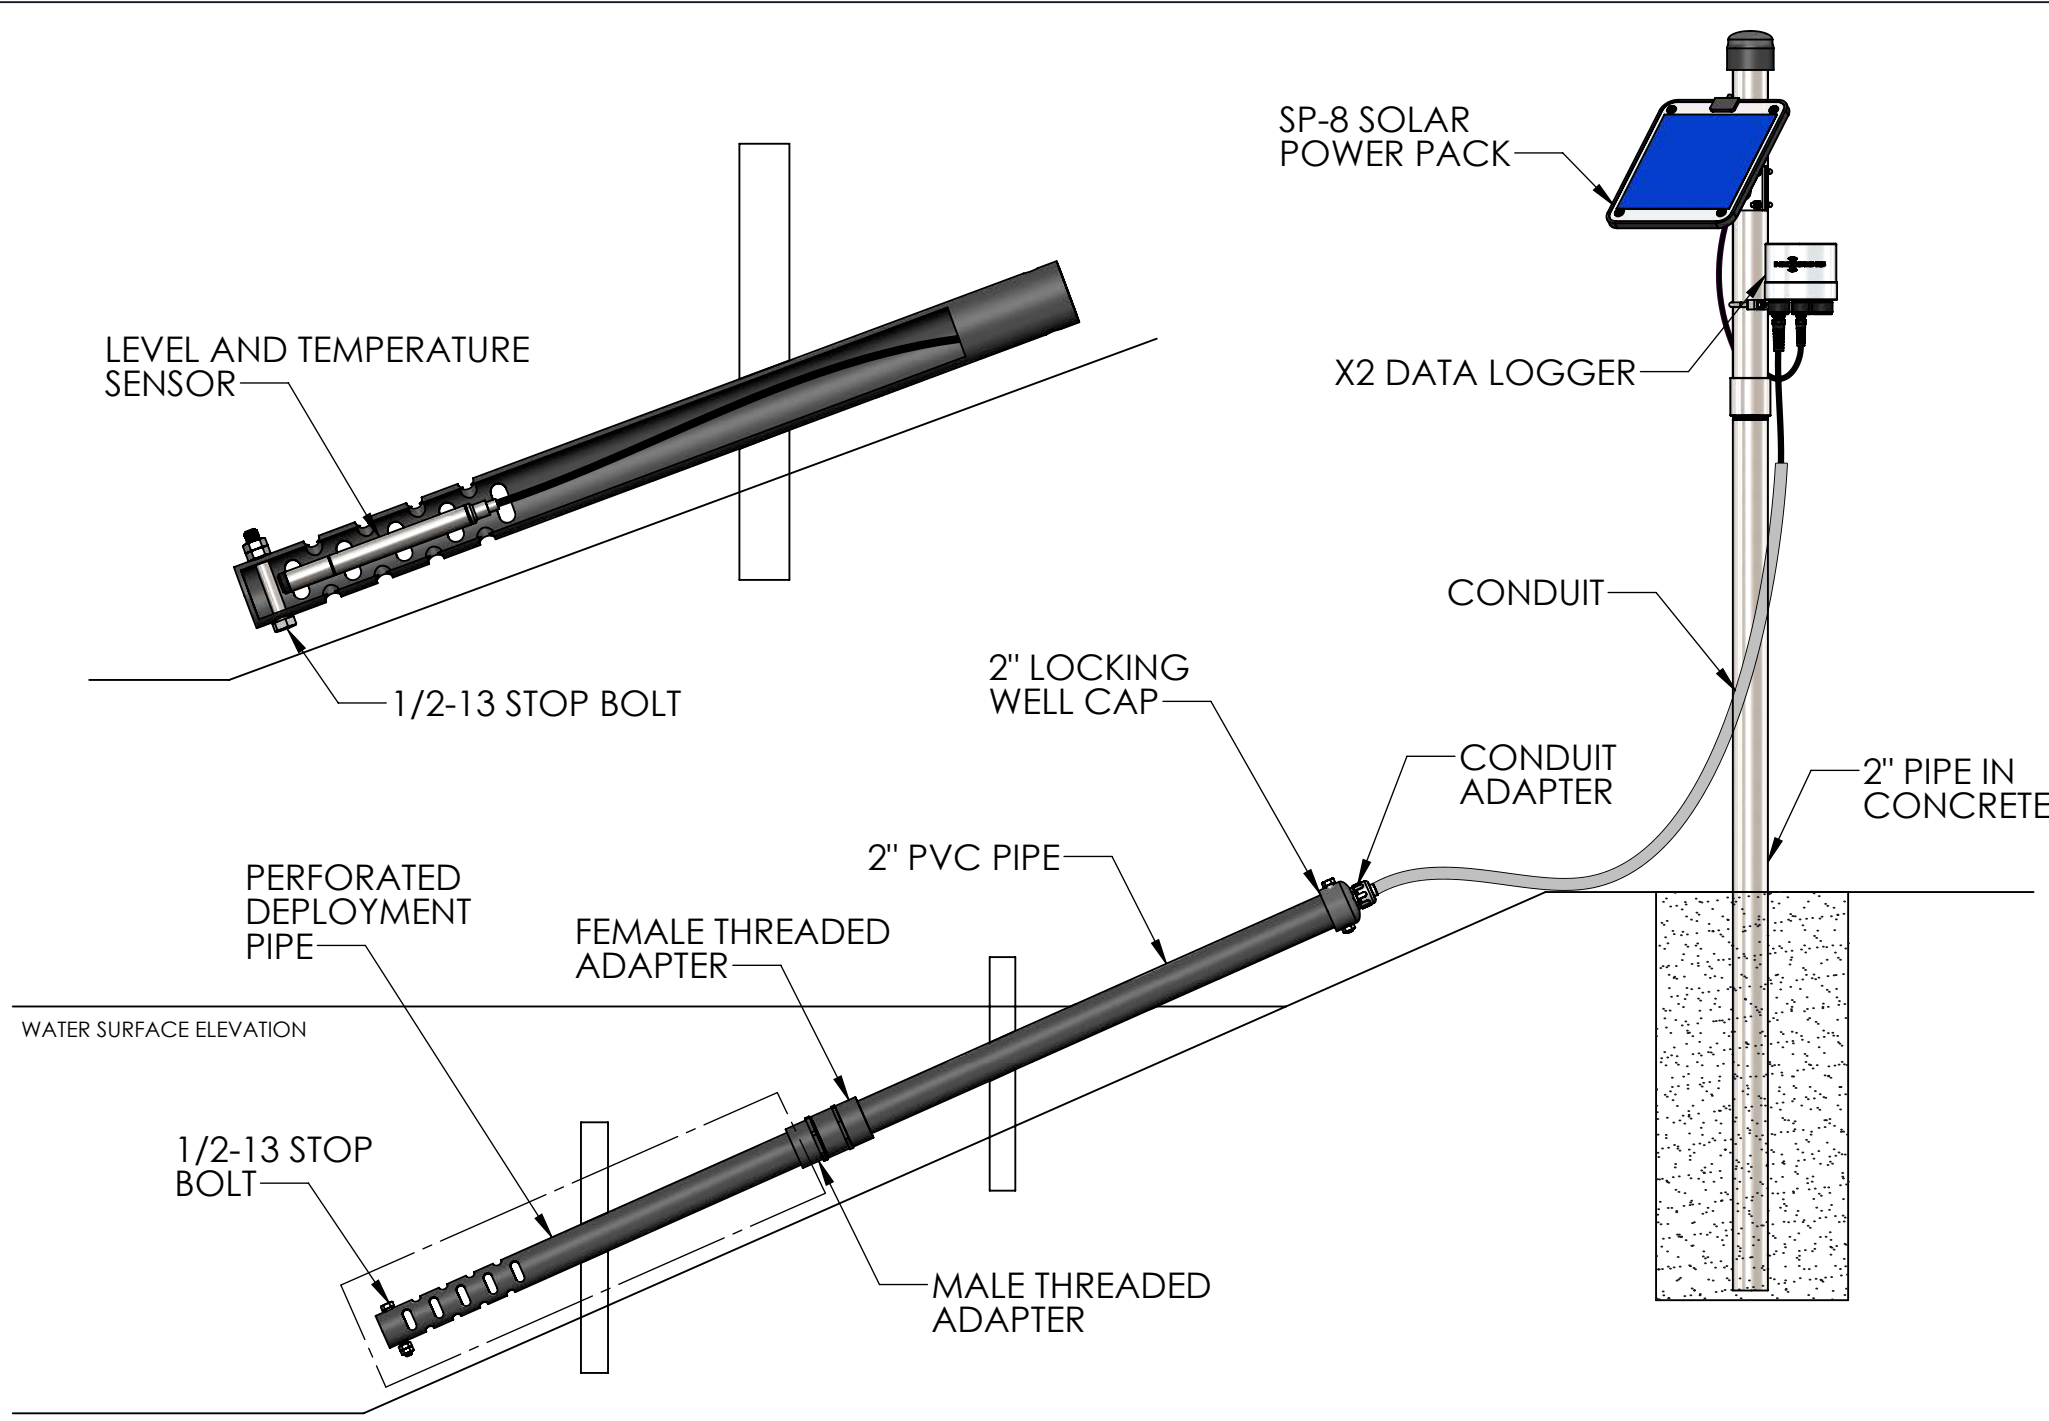

LED INDICATORS WITH
MAGNET HOLE (2x)

DRAWING DIMENSIONS IN INCHES

TITLE:
NEXSENS X2 ENVIRONMENTAL DATA LOGGER

DRAWING NUMBER:
NEX430

SHEET:
1 of 5

This drawing and the information thereon is the property of NexSens Technology
All unauthorized use and reproduction is prohibited. <www.NexSens.com>

TITLE: NEXSENS X2 DATA LOGGER - TYPICAL WATER LEVEL SYSTEM

DRAWING NUMBER: NEX432

SHEET: 4 of 5

Drawing Dimensions in Inches

This drawing and the information thereon is the property of NexSens Technology
 All unauthorized use and reproduction is prohibited. <www.NexSens.com>