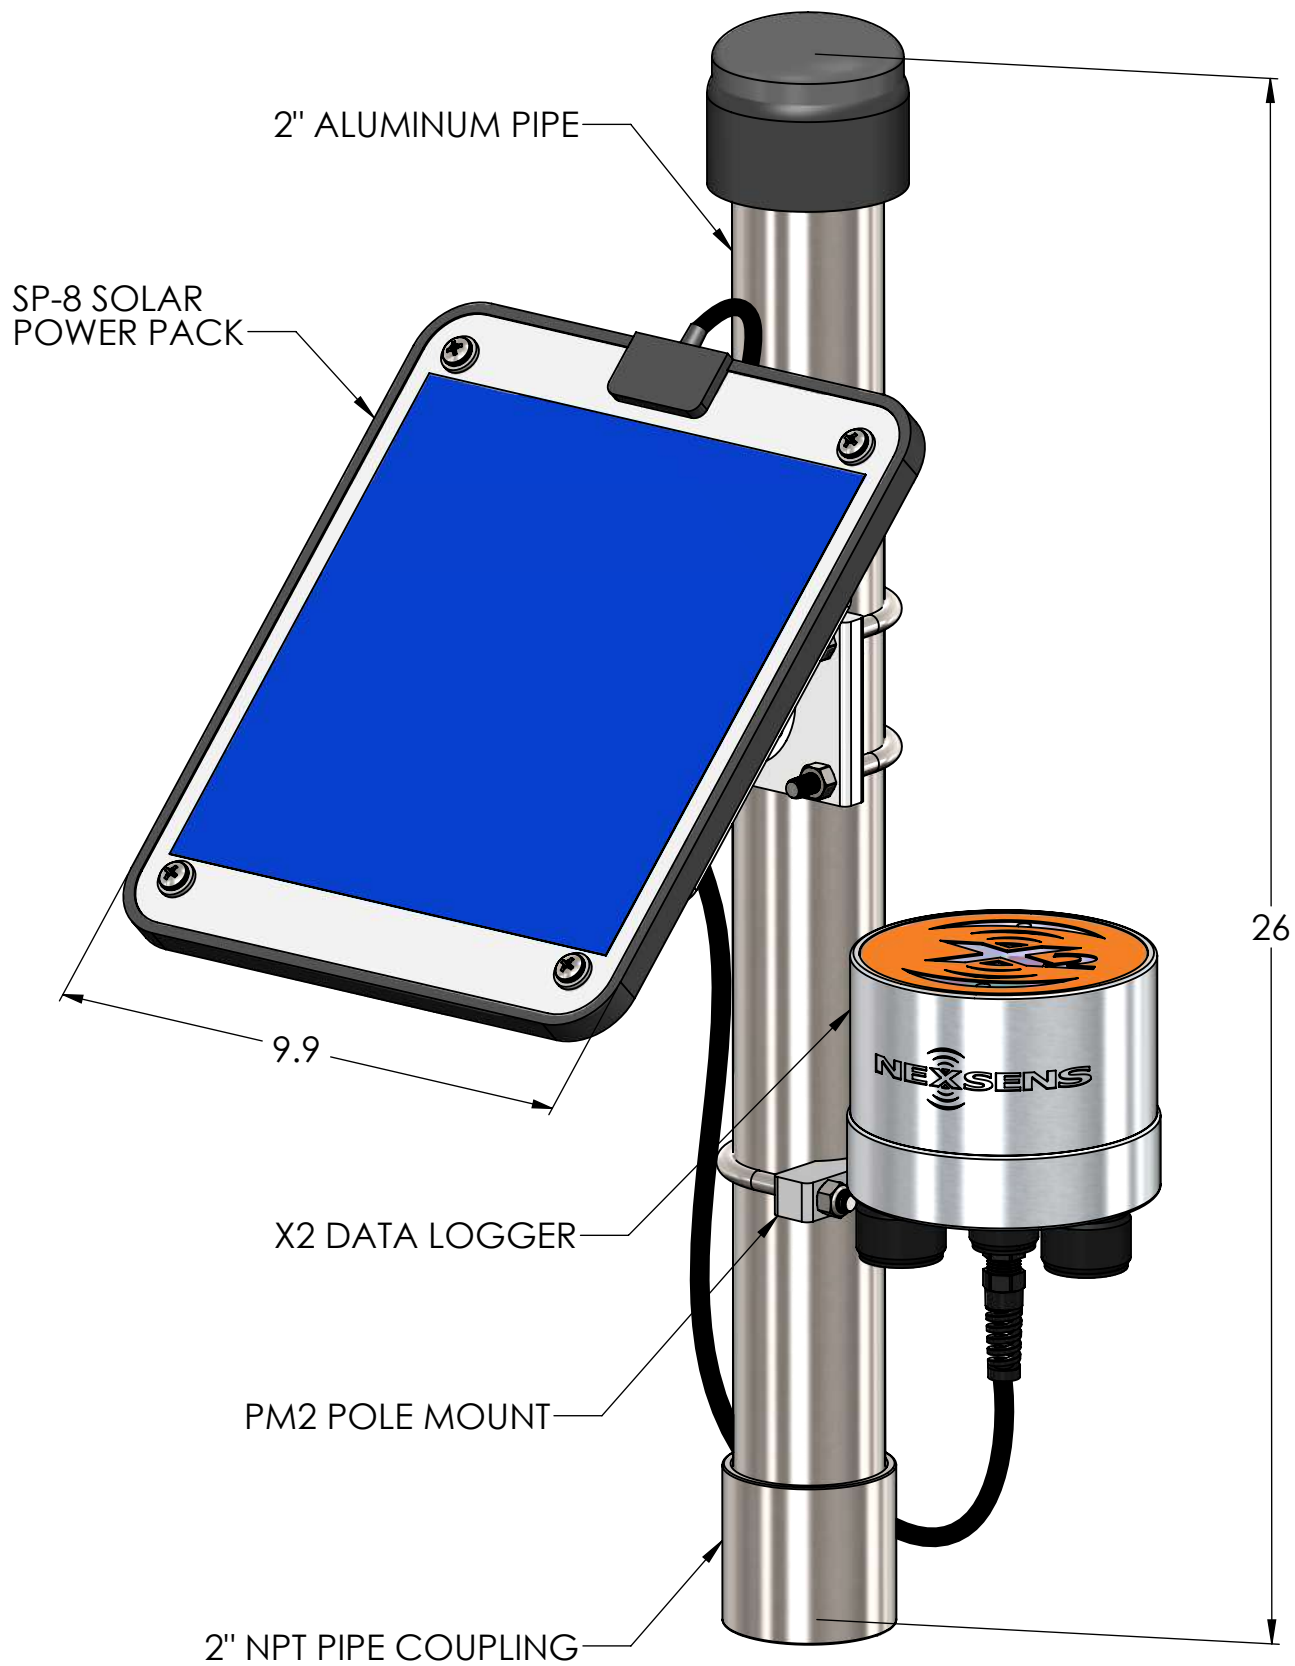

LED INDICATORS WITH
MAGNET HOLE (2x)

DRAWING DIMENSIONS IN INCHES

TITLE:
NEXSENS X2 ENVIRONMENTAL DATA LOGGER

DRAWING NUMBER:
NEX430

SHEET:
1 of 5

This drawing and the information thereon is the property of NexSens Technology
All unauthorized use and reproduction is prohibited. <www.NexSens.com>

DRAWING DIMENSIONS IN INCHES

TITLE:
NEXSENS X2 ENVIRONMENTAL DATA LOGGER POLE MOUNT

DRAWING NUMBER:
NEX431

SHEET:
2 of 5

This drawing and the information thereon is the property of NexSens Technology
All unauthorized use and reproduction is prohibited. <www.NexSens.com>

TITLE: NEXSENS X2 DATA LOGGER - TYPICAL WATER LEVEL SYSTEM

DRAWING NUMBER: NEX432

SHEET: 4 of 5

Drawing Dimensions in Inches

This drawing and the information thereon is the property of NexSens Technology
 All unauthorized use and reproduction is prohibited. <www.NexSens.com>