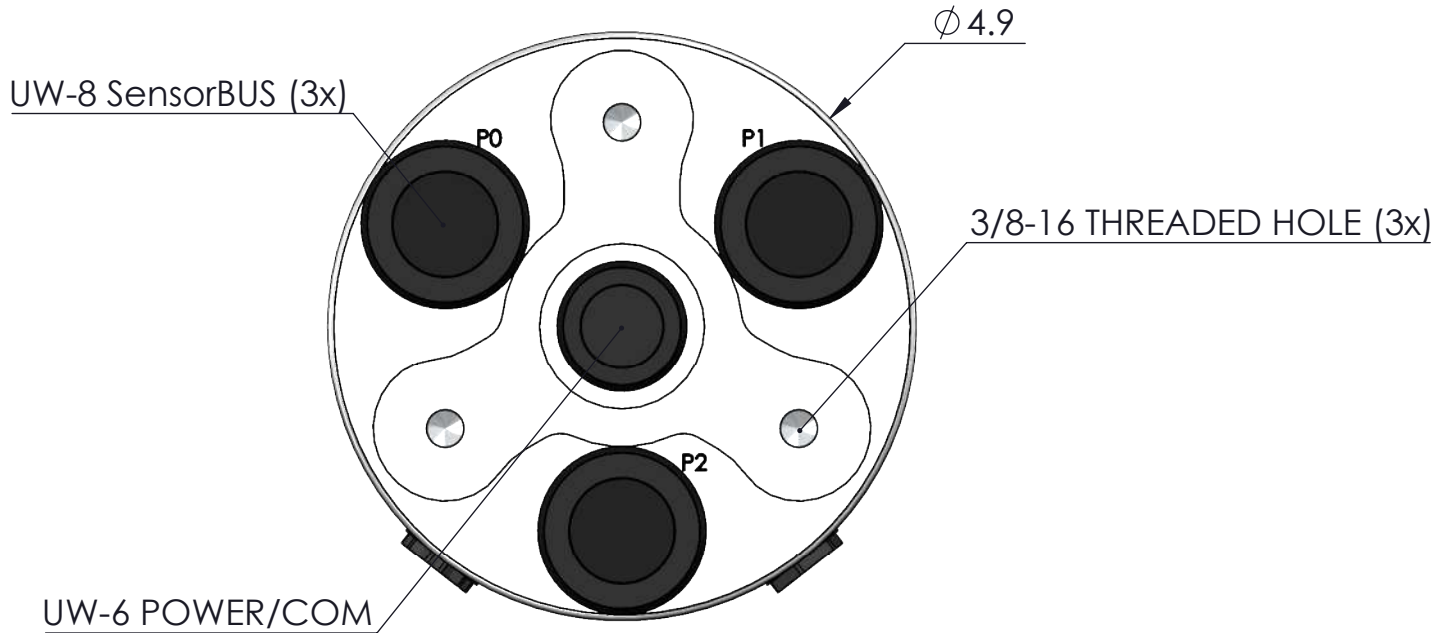

LED INDICATORS WITH
MAGNET HOLE (2x)

DRAWING DIMENSIONS IN INCHES

TITLE:
NEXSENS X2 ENVIRONMENTAL DATA LOGGER

DRAWING NUMBER:
NEX430

SHEET:
1 of 5

This drawing and the information thereon is the property of NexSens Technology
All unauthorized use and reproduction is prohibited. <www.NexSens.com>

DRAWING DIMENSIONS IN INCHES

TITLE:
NEXSENS X2 ENVIRONMENTAL DATA LOGGER POLE MOUNT

DRAWING NUMBER:
NEX431

SHEET:
2 of 5

This drawing and the information thereon is the property of NexSens Technology
All unauthorized use and reproduction is prohibited. <www.NexSens.com>

TITLE: NEXSENS X2 DATA LOGGER - TYPICAL WATER LEVEL SYSTEM

DRAWING NUMBER: NEX432

SHEET: 4 of 5

Drawing Dimensions in Inches

This drawing and the information thereon is the property of NexSens Technology
 All unauthorized use and reproduction is prohibited. <www.NexSens.com>

TITLE: NEXSENS X2 DATA LOGGER - TYPICAL WATER QUALITY SYSTEM		
DRAWING NUMBER: NEX433	SHEET: 5 of 5	Drawing Dimensions in Inches
This drawing and the information thereon is the property of NexSens Technology All unauthorized use and reproduction is prohibited. <www.NexSens.com>		