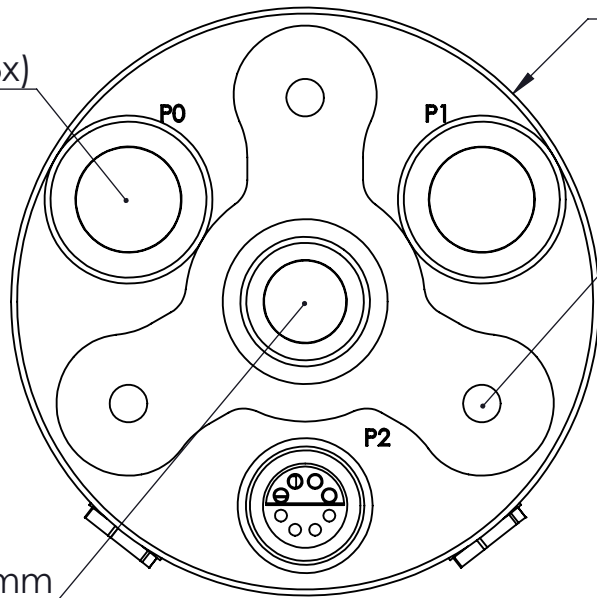

LED Indicators with Magnet Hole (2x)

UW-8 SensorBUS (3x)

ϕ 4.9

3/8-16 Threaded Hole (3x)

UW-6 Power/Comm

DRAWING DIMENSIONS IN INCHES

TITLE:
NEXSENS X2

DRAWING NUMBER:
NEX320

SHEET:
1 of 2

This drawing and the information thereon is the property of NexSens Technology
All unauthorized use and reproduction is prohibited. <www.NexSens.com>

Aluminum Mast, 2" NPT

SP6 Solar Power Pack

PM2 Pole/Wall Mount

X2 Data Logger

DRAWING DIMENSIONS IN INCHES

TITLE:
NEXSENS X2 Pole Mount with SP-6

DRAWING NUMBER:
NEX320

SHEET:
2 of 2

This drawing and the information thereon is the property of NexSens Technology
All unauthorized use and reproduction is prohibited. <www.NexSens.com>