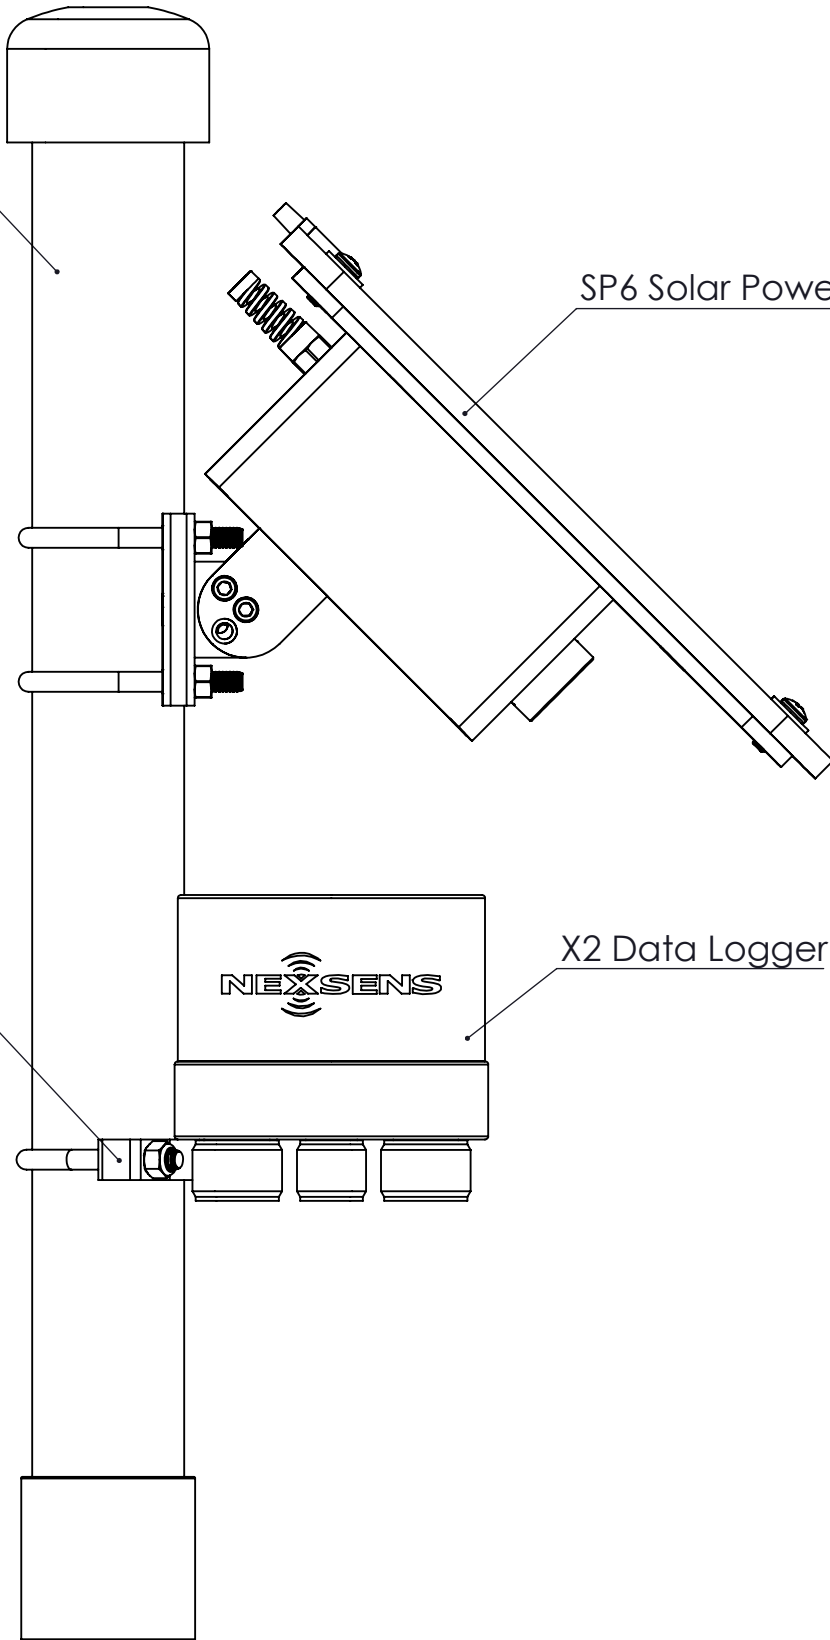

LED Indicators with Magnet Hole (2x)

UW-8 SensorBUS (3x)

ϕ 4.9

3/8-16 Threaded Hole (3x)

UW-6 Power/Comm

DRAWING DIMENSIONS IN INCHES

TITLE:
NEXSENS X2

DRAWING NUMBER:
NEX320

SHEET:
1 of 2

This drawing and the information thereon is the property of NexSens Technology
All unauthorized use and reproduction is prohibited. <www.NexSens.com>

Aluminum Mast, 2" NPT

SP6 Solar Power Pack

PM2 Pole/Wall Mount

X2 Data Logger

DRAWING DIMENSIONS IN INCHES

TITLE:
NEXSENS X2 Pole Mount with SP-6

DRAWING NUMBER:
NEX320

SHEET:
2 of 2

This drawing and the information thereon is the property of NexSens Technology
All unauthorized use and reproduction is prohibited. <www.NexSens.com>